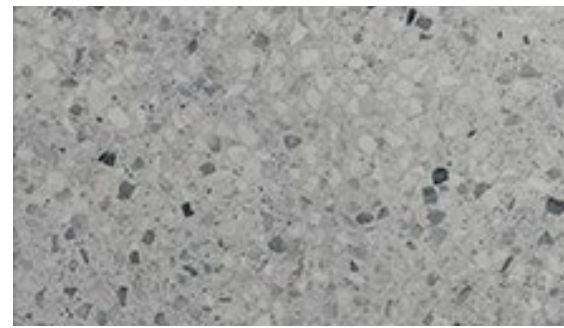

Ferro
2500x1000x6mm

Nero
2500x1000x6mm

Terrazzo

Natural finish

Bianco
2500x1000x6mm

Argento
2500x1000x6mm

Nero
2500x1000x6mm

Tessuto