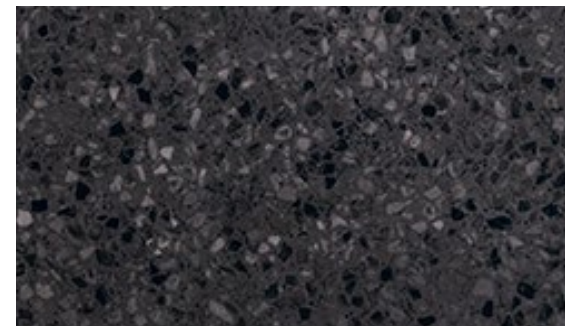

Ferro
2500x1000x6mm

Nero
2500x1000x6mm

Terrazzo

Natural finish

Bianco
2500x1000x6mm

Argento
2500x1000x6mm

Nero
2500x1000x6mm

Tessuto